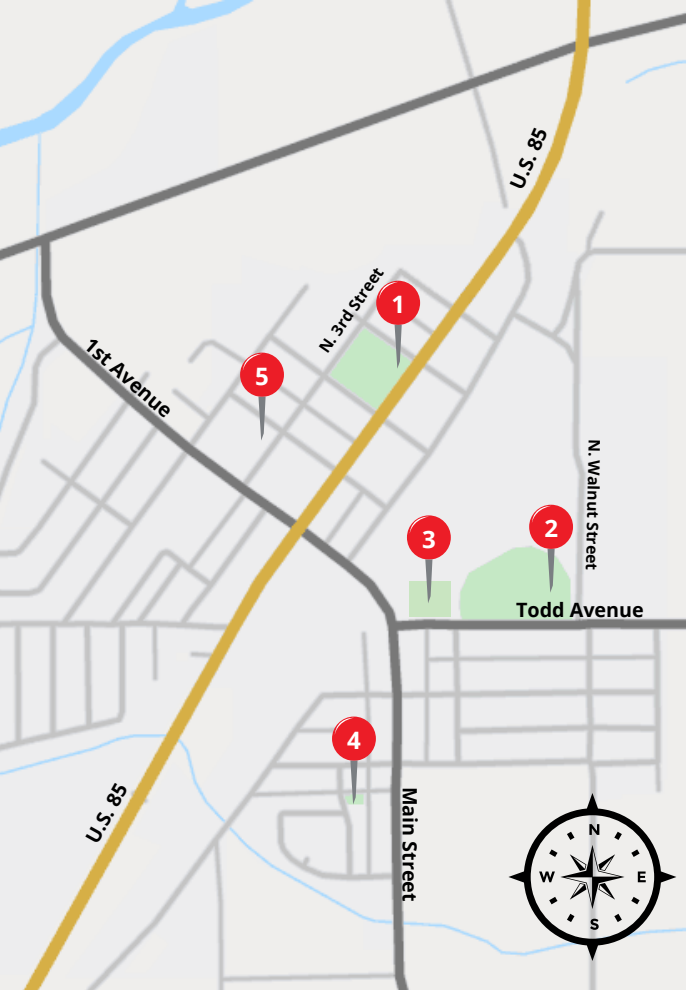

#### Wayne Norman Memorial Park

Todd Avenue & Walnut Street

Servicios:

#### Beattie Park

Todd Avenue & Main Street

Servicios:

#### Pine Street Park

Pine Street & Ley Drive

#### North Valley Middle School

300 2nd Avenue

Horas: Fuera del horario escolar