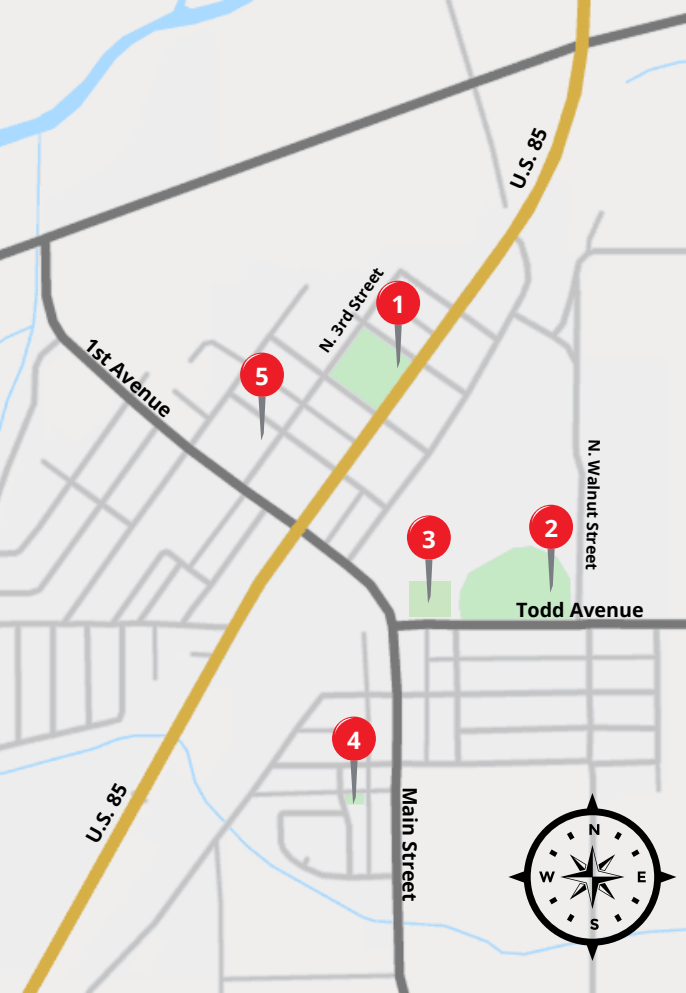

OUTDOOR

LASALLE

Outdoor Resources Guide

Parks

Key:

Picnic Tables

Picnic Shelter/Pavilions

Benches

Playground

Grills

Baseball Fields

LaSalle City Park

201-299 3rd Avenue

Amenities:

Wayne Norman Memorial Park

Todd Avenue and Walnut Street

Amenities:

Beattie Park

Todd Avenue and Main Street

Amenities:

Pine Street Park

Pine Street and Ley Drive

Disc Golf Courses

North Valley Middle School

300 2nd Avenue

Hours: Outside School Hours

Listed amenities may not be comprehensive.